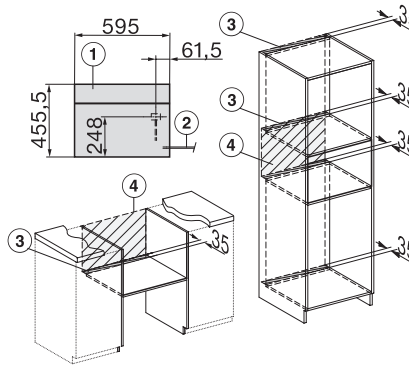

## DGC 7840X

Handleless XL Steam combination oven

for steam cooking, baking, roasting with wireless food probe + menu cooking.

ESW7x20, DGC7x4xHCPro, DGC7x4xHCXPro installation drawings

ESW7x10, DGC7x4xHCPro, DGC7x4xHCXPro, installation drawings

DG7x4x, DGM7x4x, DGC7x4x, DGC7x4xX, DGC7x4xHCPro, DGC7x4xHCXPro installation drawings

DGC7x4x, DGC7x4xX, DGC7x4xHCPro, DGC7x4xHCXPro installation drawings

DGC7x40, installation drawings

1) Front view, 2) Mains connection cable, L=2.000 mm, 3) Ventilation cut min. 180 cm<sup>2</sup>, 4) No connection in this area