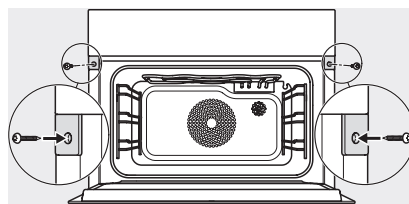

DGC 7840X

Handleless XL Steam combination oven

for steam cooking, baking, roasting with wireless food probe + menu cooking.

1) Front view, 2) Mains connection cable, L=2.000 mm, 3) Ventilation cut min. 180 cm², 4) No connection in this area

1) Front view, 2) Mains connection cable, L=2.000 mm, 3) ventilation cut-out min. 180 cm², 4) no connection in this area