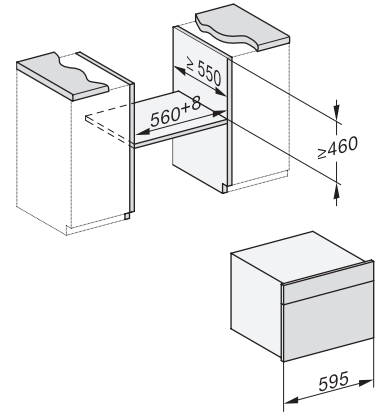

## DGC 7840X

Handleless XL Steam combination oven

for steam cooking, baking, roasting with wireless food probe + menu cooking.

ESW7x20, DGC7x4xHCPro, DGC7x4xHCXPro installation drawings

ESW7x10, DGC7x4xHCPro, DGC7x4xHCXPro, installation drawings

DG7x4x, DGM7x4x, DGC7x4x, DGC7x4xX, DGC7x4xHCPro, DGC7x4xHCXPro installation drawings

DGC7x4x, DGC7x4xX, DGC7x4xHCPro, DGC7x4xHCXPro installation drawings

DGC7x40, installation drawings

1) Front view, 2) Mains connection cable, L=2.000 mm, 3) Ventilation cut min. 180 cm<sup>2</sup>, 4) No connection in this area