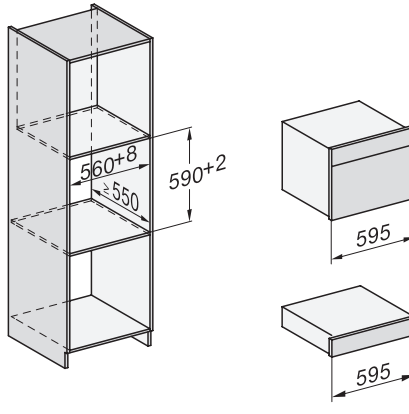

ESW7x10, DGC7x4xHCPro, DGC7x4xHCXPro, installation drawings