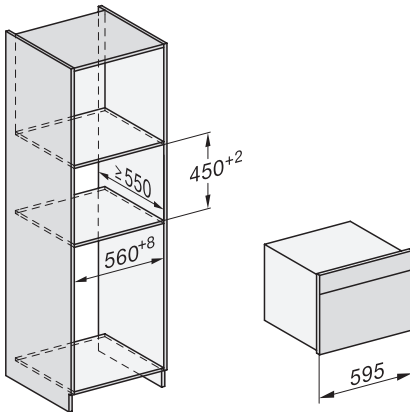

## DGC 7840X

Handleless XL Steam combination oven

for steam cooking, baking, roasting with wireless food probe + menu cooking.

ESW7x20, DGC7x4xHCPro, DGC7x4xHCXPro installation drawings

ESW7x10, DGC7x4xHCPro, DGC7x4xHCXPro, installation drawings

DG7x4x, DGM7x4x, DGC7x4x, DGC7x4xX, DGC7x4xHCPro, DGC7x4xHCXPro installation drawings

DGC7x4x, DGC7x4xX, DGC7x4xHCPro, DGC7x4xHCXPro installation drawings

DGC7x40, installation drawings

1) Front view, 2) Mains connection cable, L=2.000 mm, 3) Ventilation cut min. 180 cm<sup>2</sup>, 4) No connection in this area