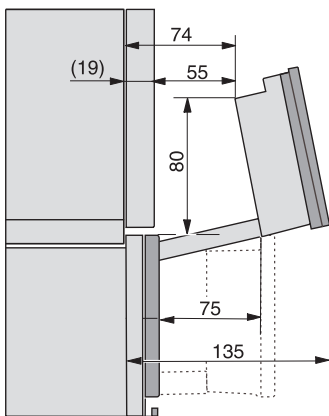

DGC7x4x, DGC7x4x-55, DGC7xxx, DGC7x4xHCPro, DGC7x4xHCXPro installation drawings