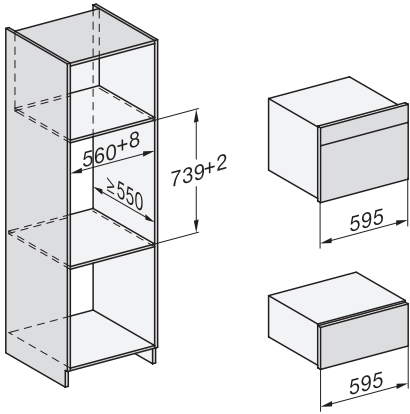

DGC 7840X

Handleless XL Steam combination oven

for steam cooking, baking, roasting with wireless food probe + menu cooking.

ESW7x20, DGC7x4xHCPro, DGC7x4xHCXPro installation drawings