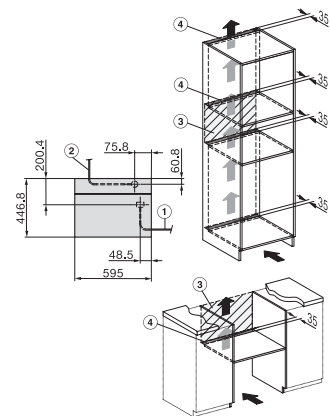

DG7x4x, DGM7x4x, DGC7x4x, DGC7x4xX, DGC7x4xHCPro, DGC7x4xHCXPro installation drawings

DGC7x4x, DGC7x4xX, DGC7x4xHCPro, DGC7x4xHCXPro installation drawings

DGC7x40, installation drawings

1) Front view, 2) Mains connection cable, L=2.000 mm, 3) Ventilation cut min. 180 cm<sup>2</sup>, 4) No connection in this area

DGC7x4x, DGC7x4xX installation drawings

DGC7x4x, DGC7x4x-55, DGC7xxx, DGC7x4xHCPro, DGC7x4xHCXPro installation drawings

DGC7x4x, DGC7x4xX, DGC7x4xHCPro, DGC7x4xHCXPro installation drawings

DGC7x4x, DGC7440X, DGC7840X – installation drawing – GB, AU

1) Front view, 2) Mains connection cable, L=2.000 mm, 3) ventilation cut-out min. 180 cm<sup>2</sup>, 4) no connection in this area