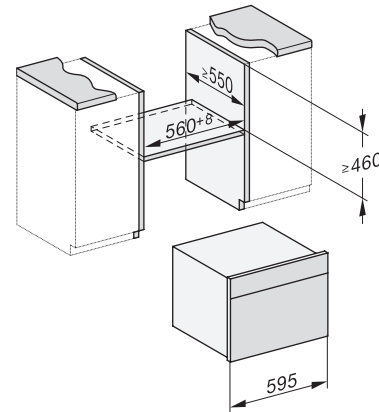

DG7x4x, DGM7x4x, DGC7x4x, DGC7x4xX, DGC7x4xHCPro, DGC7x4xHCXPro installation drawings

DGC7x4x, DGC7x4xX, DGC7x4xHCPro, DGC7x4xHCXPro installation drawings

DGC7x40, installation drawings

1) Front view, 2) Mains connection cable, L=2.000 mm, 3) Ventilation cut min. 180 cm<sup>2</sup>, 4) No connection in this area

1) Front view, 2) Mains connection cable, L=2.000 mm, 3) ventilation cut-out min. 180 cm<sup>2</sup>, 4) no connection in this area