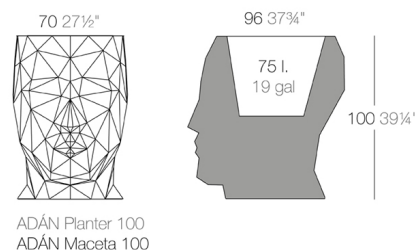

Weight

17 Kg

Finishes

SELF-WATERING

Ref. 49074R

Self-watering system included in all planters except those with basic finish

BASIC

Ref. 49074A