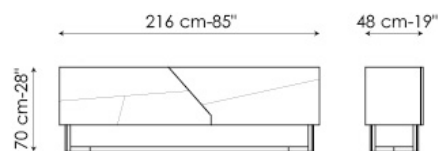

Doppler sideboard low