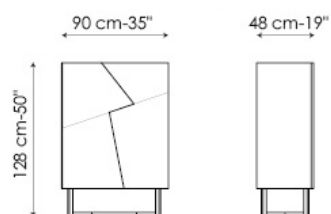

BASE

natural solid ash

walnut painted solid ash

grey solid ash

Doppler sideboard high